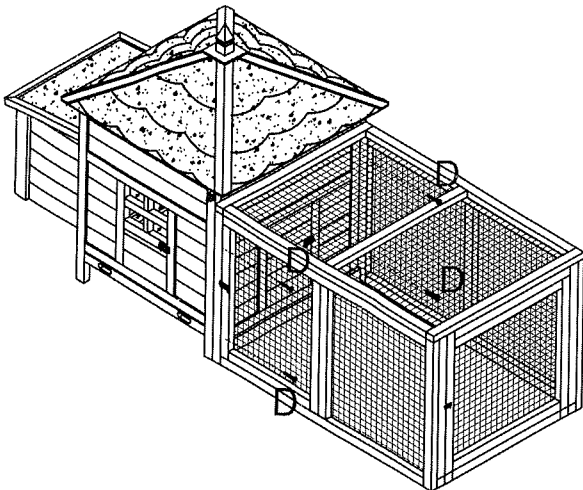

# Assembly Instruction Aanbouwen Ambiance Large

A SCREWS 3.5\*45 8PCS    D SCREWS 3.5\*60 4PCS

contents box 1:

①

②

③

④

1 A 4x

2

A 4x

3

D 4x