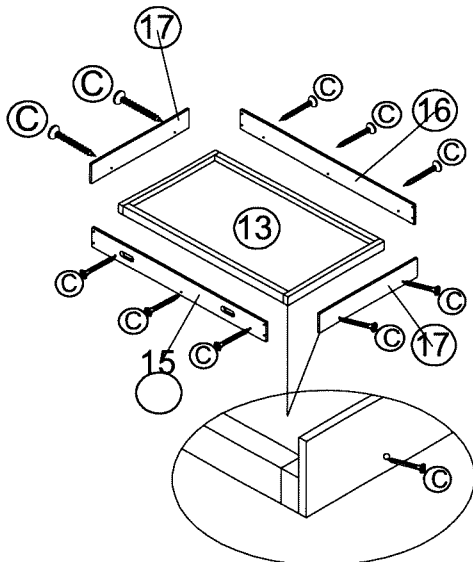

small rabbit hutch Emma Instruction

- (A)  3.5 x 40 8Pcs
- (B)  3.5 x 35 8Pcs
- (C)  3.5 x 30 26Pcs
- (D)  3.0 x 16 14Pcs
- (E)  3.0 x 12 6Pcs
- (F)  3.0 x 38 8Pcs
- (G)  2Pcs
- (R)  1Pcs

①

②

③x2

④

⑤

⑥x2

⑮

⑯

⑰ x2

Dsp international b.v.
wholesale import

small rabbit hutch Emma Instruction

STEP1

STEP2

STEP3

STEP4

small rabbit hutch Emma Instruction

STEP5

STEP6

STEP7

STEP8

STEP9

STEP10