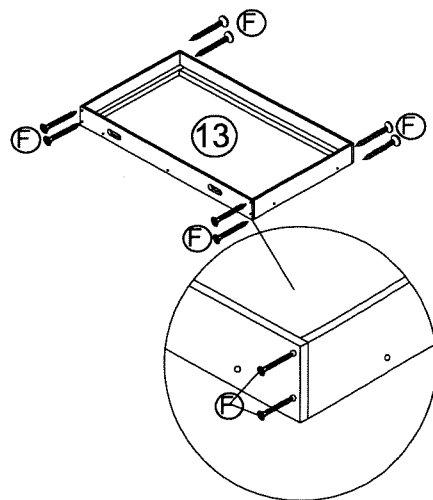

small rabbit hutch Emma Instruction

- (A)  3.5 x 40 8Pcs
- (B)  3.5 x 35 8Pcs
- (C)  3.5 x 30 26Pcs
- (D)  3.0 x 16 14Pcs
- (E)  3.0 x 12 6Pcs
- (F)  3.0 x 38 8Pcs
- (G)  2Pcs
- (R)  1Pcs

①

②

③x2

④

⑤

⑥x2

⑮

⑯

⑰ x2

Dsp international b.v.
wholesale import

small rabbit hutch Emma Instruction

STEP1

STEP2

STEP3

STEP4

small rabbit hutch Emma Instruction

STEP5

STEP6

STEP7

STEP8

STEP9

STEP10