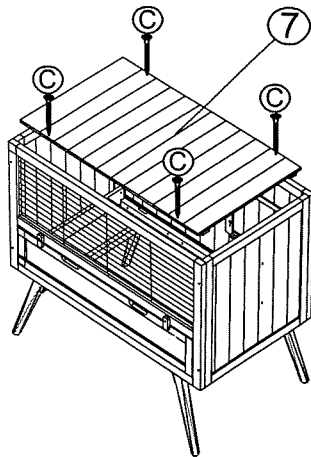

small rabbit hutch Emma Instruction

- (A)  3.5 x 40 8Pcs
- (B)  3.5 x 35 8Pcs
- (C)  3.5 x 30 26Pcs
- (D)  3.0 x 16 14Pcs
- (E)  3.0 x 12 6Pcs
- (F)  3.0 x 38 8Pcs
- (G)  2Pcs
- (R)  1Pcs

①

②

③x2

④

⑤

⑥x2

⑮

⑯

⑰ x2

Dsp international b.v.
wholesale import

small rabbit hutch Emma Instruction

STEP1

STEP2

STEP3

STEP4

small rabbit hutch Emma Instruction

STEP5

STEP6

STEP7

STEP8

STEP9

STEP10