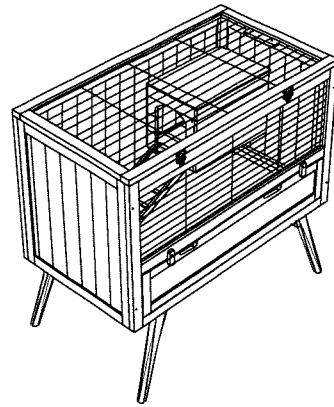

small rabbit hutch Emma Instruction

- (A)  3.5 x 40 8Pcs
- (B)  3.5 x 35 8Pcs
- (C)  3.5 x 30 26Pcs
- (D)  3.0 x 16 14Pcs
- (E)  3.0 x 12 6Pcs
- (F)  3.0 x 38 8Pcs
- (G)  2Pcs
- (R)  1Pcs

①

②

③x2

④

⑤

⑥x2

⑮

⑯

⑰ x2

Dsp international b.v.
wholesale import

small rabbit hutch Emma Instruction

STEP1

STEP2

STEP3